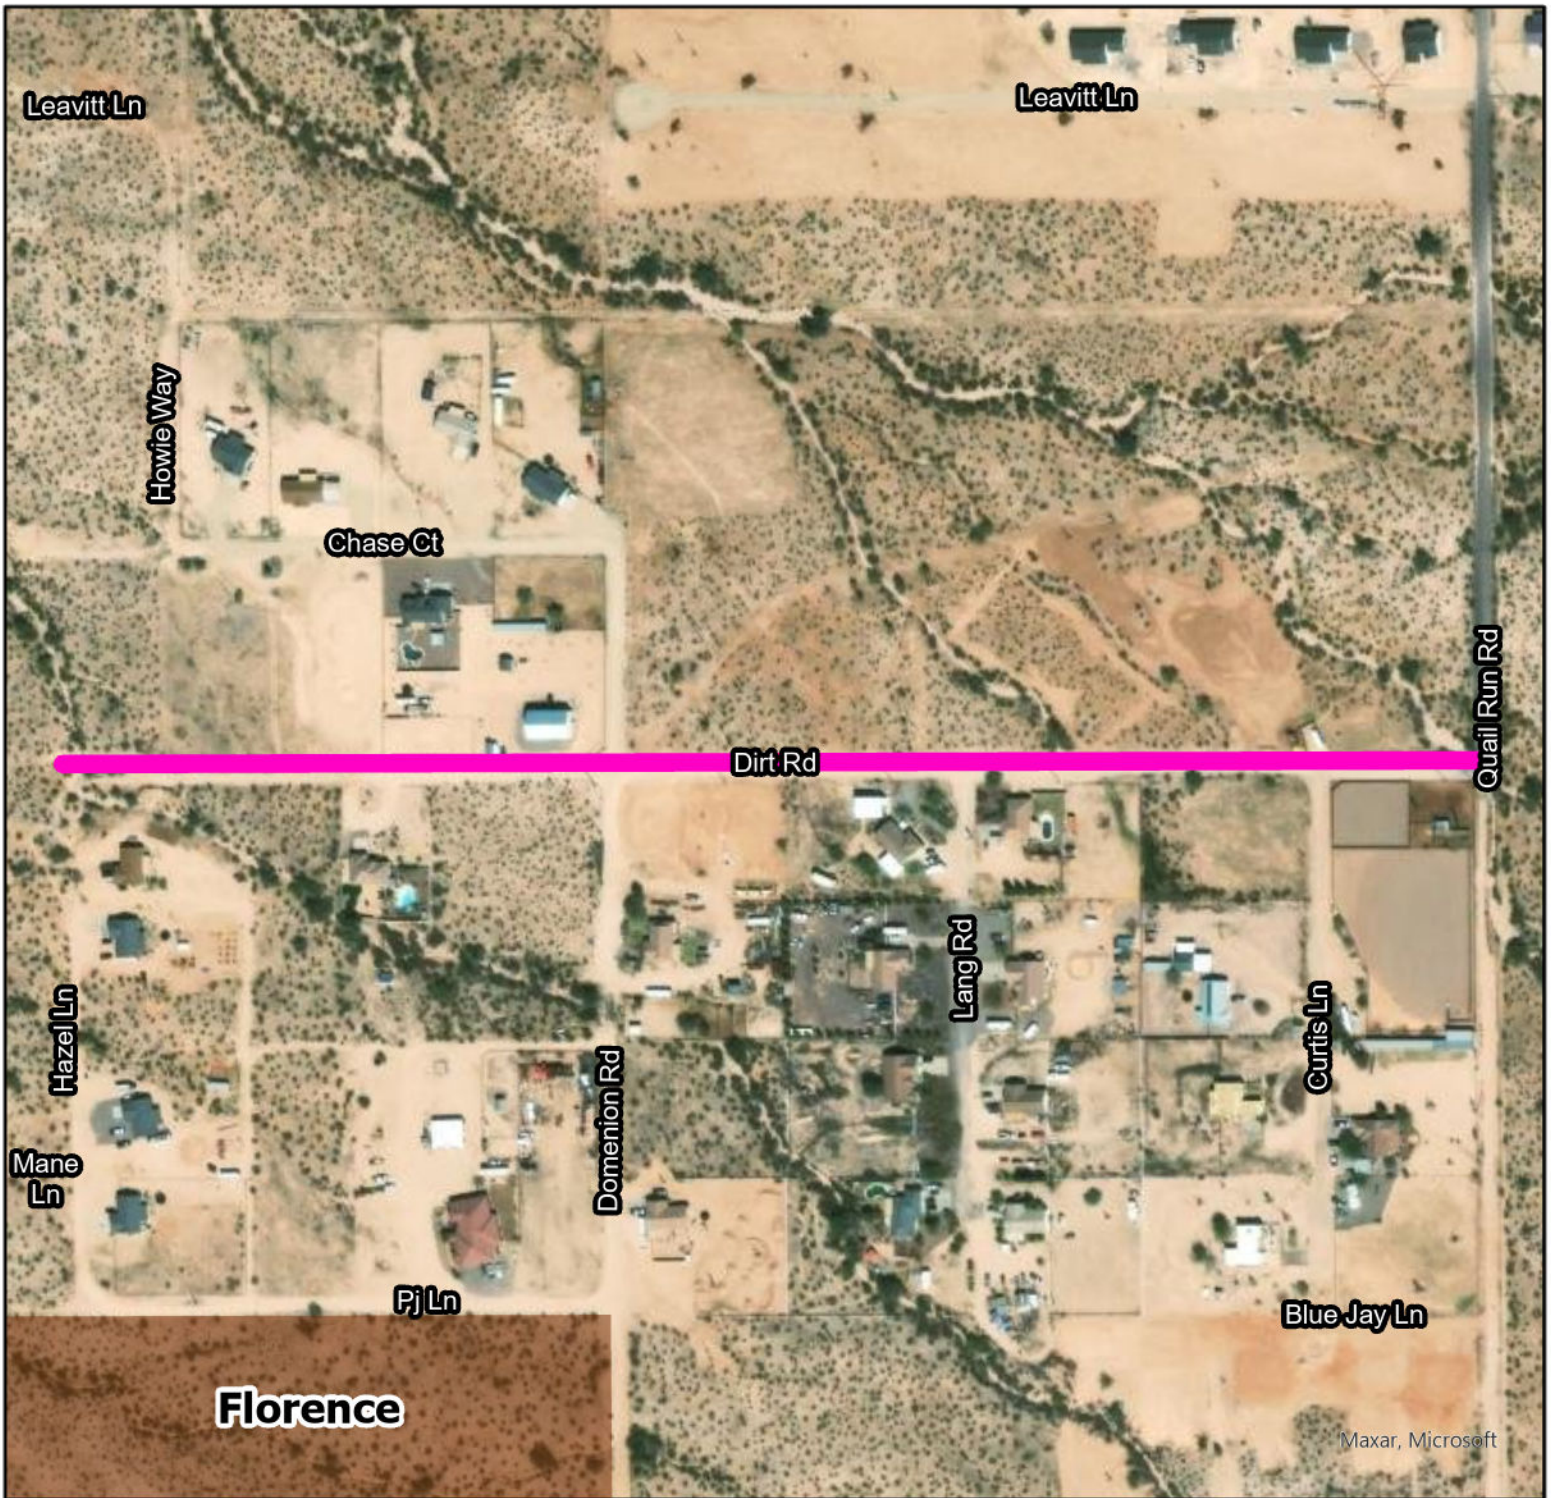

Moran, Microsoft

District 1 Proposed Road Establishment

 Rahma St.

PINAL COUNTY
WIDE OPEN OPPORTUNITY

District 2 Proposed Road Establishment

-  Algarve Pl.
-  City Limit

PINAL COUNTY
WIDE OPEN OPPORTUNITY

District 3 Proposed Road Establishments

- 1: Arvila Ave
- 2: Rosemead Dr
- 3: Castledale Ave
- 4: Templegreen Rd
- Highway
- City Limit
- District 3

PINAL COUNTY
WIDE OPEN OPPORTUNITY

District 4 Proposed Road Establishment

-  Dirt Rd.
-  City Limit

PINAL COUNTY
WIDE OPEN OPPORTUNITY

District 5 Proposed Road Establishment

 Felix Rd

PINAL COUNTY
WIDE OPEN OPPORTUNITY