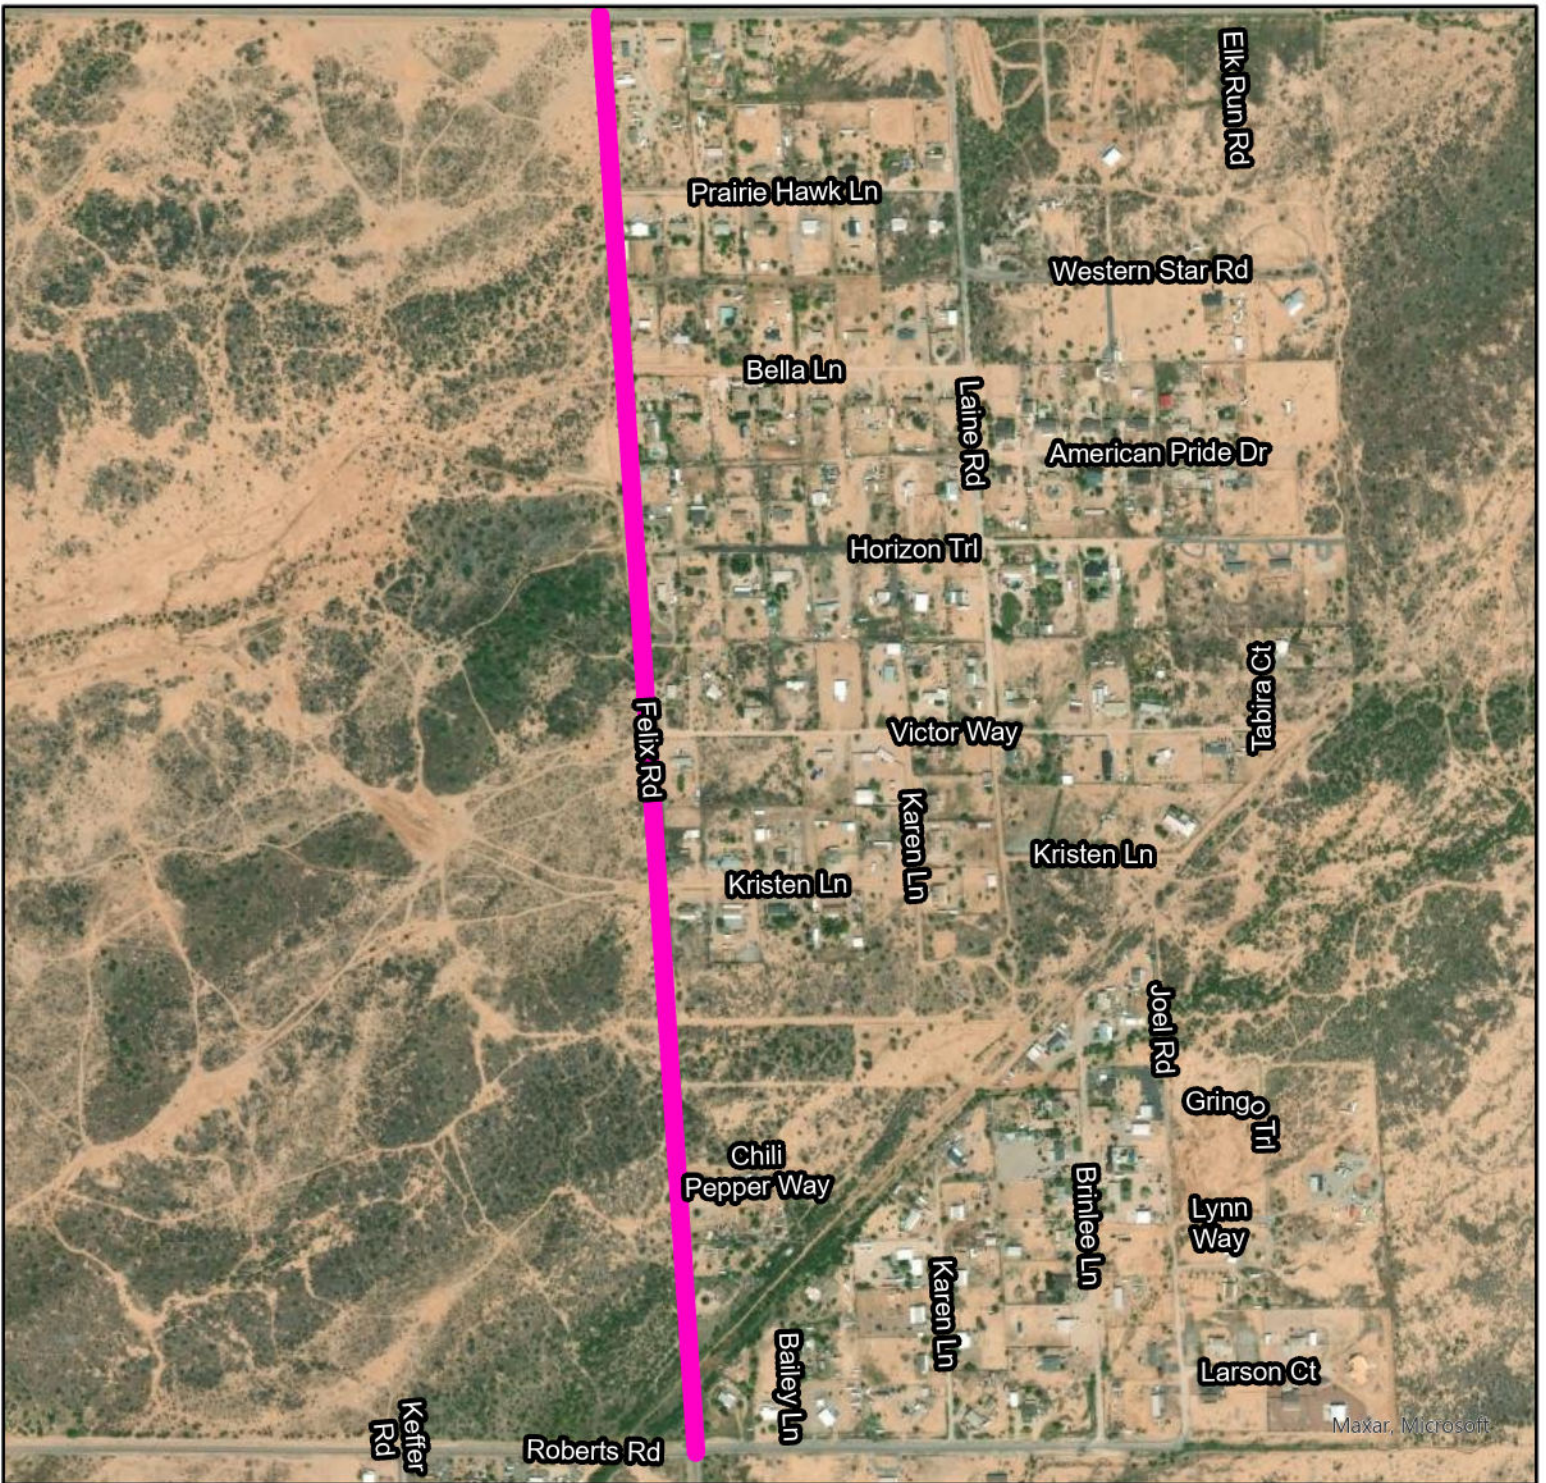

Moran, Microsoft

District 1 Proposed Road Establishment

 Rahma St.

PINAL COUNTY
WIDE OPEN OPPORTUNITY

District 2 Proposed Road Establishment

-  Algarve Pl.
-  City Limit

PINAL COUNTY
WIDE OPEN OPPORTUNITY

District 3 Proposed Road Establishments

- 1: Arvila Ave
- 2: Rosemead Dr
- 3: Castledale Ave
- 4: Templegreen Rd
- Highway
- City Limit
- District 3

PINAL COUNTY
WIDE OPEN OPPORTUNITY

District 4 Proposed Road Establishment

-  Dirt Rd.
-  City Limit

PINAL COUNTY
WIDE OPEN OPPORTUNITY

District 5 Proposed Road Establishment

 Felix Rd

PINAL COUNTY
WIDE OPEN OPPORTUNITY