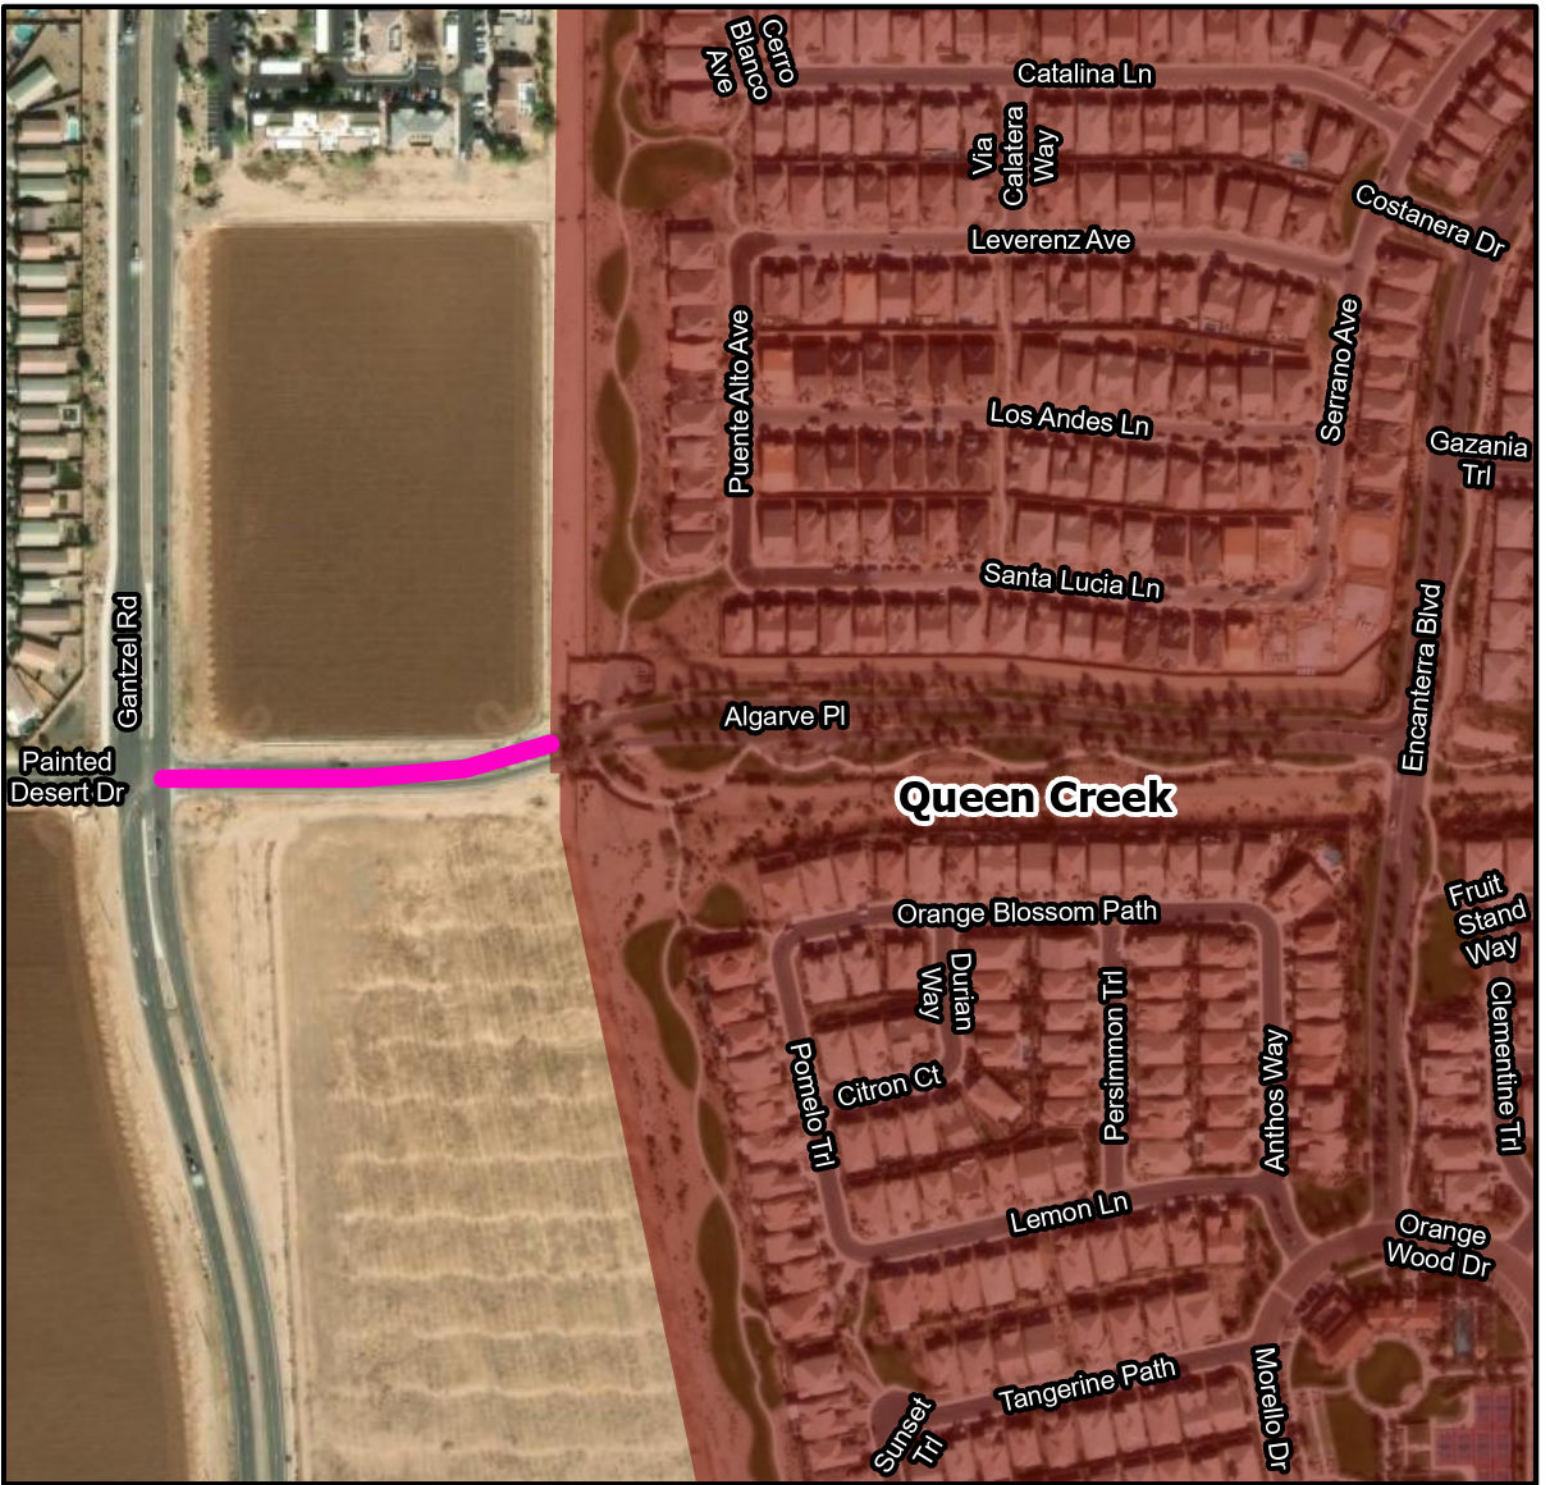

Moran, Microsoft

District 1 Proposed Road Establishment

 Rahma St.

PINAL COUNTY
WIDE OPEN OPPORTUNITY

District 2 Proposed Road Establishment

-  Algarve Pl.
-  City Limit

PINAL COUNTY
WIDE OPEN OPPORTUNITY

District 3 Proposed Road Establishments

- 1: Arvila Ave
- 2: Rosemead Dr
- 3: Castledale Ave
- 4: Templegreen Rd
- Highway
- City Limit
- District 3

PINAL COUNTY
WIDE OPEN OPPORTUNITY

District 4 Proposed Road Establishment

-  Dirt Rd.
-  City Limit

PINAL COUNTY
WIDE OPEN OPPORTUNITY

District 5 Proposed Road Establishment

 Felix Rd

PINAL COUNTY
WIDE OPEN OPPORTUNITY