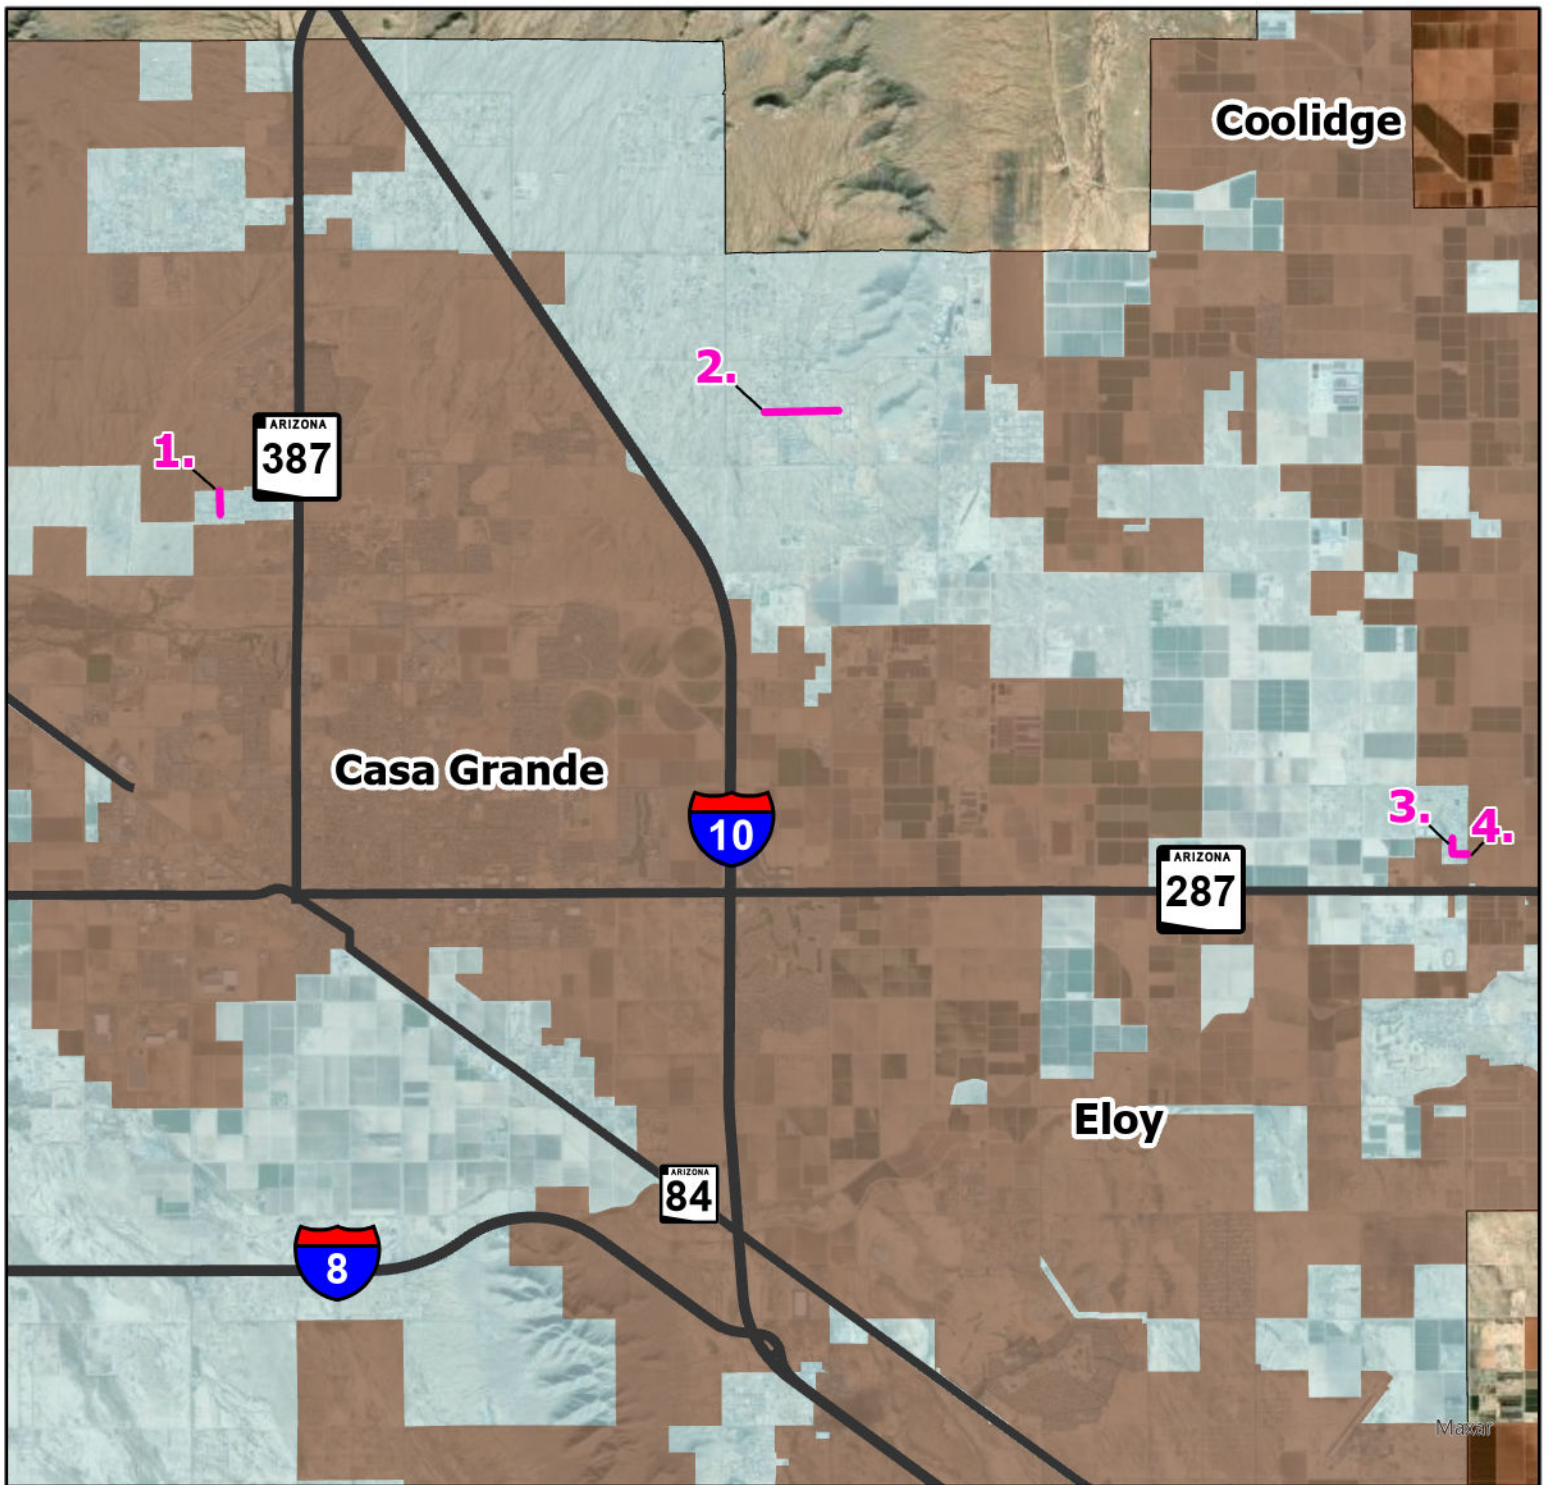

Moran, Microsoft

District 1 Proposed Road Establishment

 Rahma St.

PINAL COUNTY
WIDE OPEN OPPORTUNITY

District 2 Proposed Road Establishment

-  Algarve Pl.
-  City Limit

PINAL COUNTY
WIDE OPEN OPPORTUNITY

District 3 Proposed Road Establishments

- 1: Arvila Ave
- 2: Rosemead Dr
- 3: Castledale Ave
- 4: Templegreen Rd
- Highway
- City Limit
- District 3

PINAL COUNTY
WIDE OPEN OPPORTUNITY

District 4 Proposed Road Establishment

-  Dirt Rd.
-  City Limit

PINAL COUNTY
WIDE OPEN OPPORTUNITY

District 5 Proposed Road Establishment

 Felix Rd

PINAL COUNTY
WIDE OPEN OPPORTUNITY